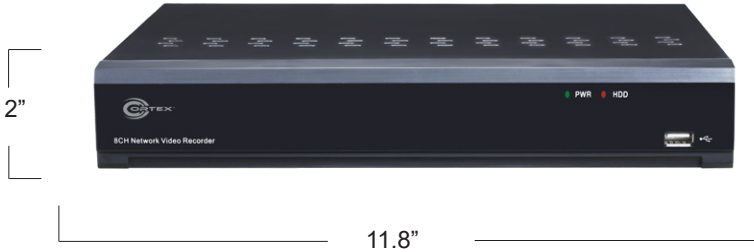

8 CHANNEL NETWORK VIDEO RECORDER with POE

MEDALLION SERIES™

FEATURES

- Modern Intuitive GUI
- Simultaneous HDMI and VGA Output
- Facial Recognition & LPR Databasing
- Intelligent Analytics Setup
- 128 Channel CMS
- Quick QR Code Plug and Play
- Multiplex Functionality
- 4K in and 4K out

SPECIFICATIONS

| VIDEO * | |
|----------------------------|---|
| Resolution | 12MP, 8MP ,5MP, 3MP , 2MP (1080P) ,1.3MP (960P), 1.0MP (720P) |
| *RECORDING BANDWIDTH | |
| Recording Bandwidth Input | 128Mbps |
| Recording Bandwidth Output | 128Mbps |
| Video System | NTSC / PAL |
| Operation System | Linux (embedded) |
| IP Video Input | 8ch PoE |
| LIVE / PLAYBACK * | |
| Compression | Audio: G.711A;G.711U Video : H.264/H.264+/H.265/H.265+ |
| Frame rate (speed) | 4K:: 45fps 4MP: 90fps 2MP: 180fps |
| Event | MD (Sensitivity Level 1~8) , Videlo loss , Beep, Email, Push notification to Mobile APP |
| Playback function | Fast forward / backward (2x, 4x, 8x,16x), Slow forward (1/2x, 1/4x, 1/8x,1/16x) |
| Multiplex Operation | live display - record - playback - backup and network |
| Fisheye | Use WEB, VMS, CORTEX iQ, local GUI does not support de-warping |
| Feature | 1 / 4 / 6 / 8 / 9 / S.E.Q. |
| Playback | Max 8CH playback |
| UI / MONITORING * | |
| WEB | IE10/11,Safari V12.1 above ,Firefox V.52 above Google chrome V.57 above, Edge V.79 above |
| Push Notification | Yes |
| Mobile viewer | CORTEX IQ |
| AI Smart Feature | Face Recognition (FR) Human&Vehicle Detection (PD&VD) Perimeter Intrusion Detection(PID) Line Crossing Detection(LCD) Cross Counting (CC)Stationary Object Detection (SOD) Heat Map(HM)Crowd Density Detection (CD) Queue Lenght Detection (QD) license Plate Detection (LPD) Rare Sound Detection (RSD) |