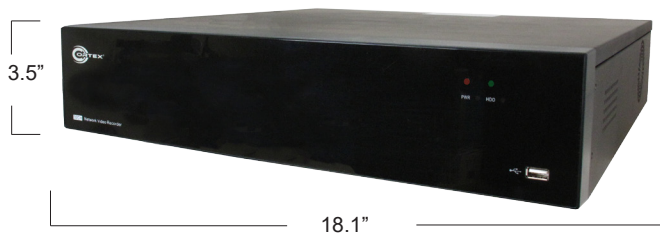

COR-IPN64-H8

4K 64 CAMERA NETWORK RECORDER with LIVE PLAYBACK

SPECIFICATIONS

Bandwidth	Max 640Mbps
Inputs	64 Channel / 32ch PoE
IP Auto Detect	Cortex® Medallion Plug & Play
Compression	H.265 High Efficiency and H.264
Multiplex Function	Simultaneous Live, Record, Remote Stream, Smart Phone Link
Recording Resolution	8MP (4K), 5MP, 3MP, 2MP (1080P), 1.3MP (960P), 1.0MP (720P)
Frame Rate	Full frame rate recording
Multi-channel Screen Display	Multi-split interchangeable and custom
Display Split	1/4/6/8/9/10/13/14/16/32/36/42/49/56/64
Output Interfaces	1 HDMI (up to 4K 2160p) , 1 VGA simultaneous
Display Resolution	1024x768, 1280x720, 1280x1024, 1440x900, 1920x1080 , 2560x1440, 3840x2160
Digital Zoom	Yes, mouse wheel scroll zoom
Analytics Support	Yes, depends on network camera options
Panoramic Dewarping	Yes, Supported fisheye models
Motorized Camera Support	Yes, Full motorized lens controls
IP Camera Image Controls	Yes, Full Support for Cortex® Medallion Network Cameras
Live/Playback performance	4K: 4ch / 4MP: 8ch / 2MP: 16ch realtime
Playback	Calendar, Smart search, Time warp screen shots , VCA Search
Backup	Local and remote backup with clip maker
Alarm IO	16 Alarm In / 1 Alarm Out
Audio Out	RCA Audio output and HDMI output
PTZ Support	Yes, Encoded in IP stream
Ethernet	RJ-45 port (100/1000M) Gigabit

FEATURES

- Modern Intuitive GUI
- Simultaneous HDMI and VGA Output
- Panoramic Dewarping Support
- Intelligent Analytics Setup
- 64 IP Channels
- Quick QR Code Plug and Play
- Multiplex Functionality
- 4K in and 4K out
- E-sata port