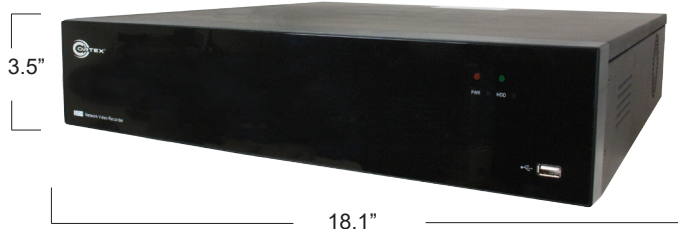

COR-IPN32-P32H8

4K 32 CAMERA NETWORK RECORDER with PoE

FEATURES

- Modern Intuitive GUI
- Simultaneous HDMI and VGA Output
- 4 SATA, Each HDD up to 10TB
- Intelligent Analytics Setup
- 32 Channel / 32 Channel PoE
- Quick QR Code Plug and Play
- Multiplex Functionality
- 4K in and 4K out

SPECIFICATIONS

VIDEO	
Resolution	8MP,5MP, 3MP ,2MP(1080P),1.3MP(960P), 1.0MP (720P)
RECORDING BANDWIDTH	
Inputs	256M
Output	128M
CONNECTIONS	
POE	16*RJ45, 802.3 at / af
E-sata	1
Line in	1
HDMI	1(1024*768, 1280*720, 1280*1024, 1440*900, 1920*1080 , 2560*1440, 3840*2160 / EDID)
USB	USB 2.0*1(front) , USB3.0*1+ USB2.0*1(rear)
Audio Out	1
HDD	4 SATA , each HDD up to 10TB
Ethernet	1 RJ45 100/1000 Base-T
RS485	1
Alarm Input /Out	16 in /1 out
UI / MONITORING	
Local	UI5.0
WEB	IE10/11,Safari V12.1 above,Firefox V.52 above,Google chrome V.57 above,Edge V.79 above
Mobile viewer	Rxcamview
Push Notification	Yes
Pass Word Reset	Factory Reset : Press 10 seconds
MONITORS	
VGA	1(1024*768, 1280*720, 1280*1024, 1440*900, 1920*1080)
HDMI 1	1(1024*768, 1280*720, 1280*1024, 1440*900, 1920*1080 , 2560*1440, 3840*2160 / EDID)
HDMI 2	1(1024*768, 1280*720, 1280*1024, 1440*900, 1920*1080) Async output

CORTEX IQ

LIVE PLAYBACK	
Compression	Audio: G.711a Video : H.264/H.265
Frame Rate	4K:60fps, 4MP:120fps, 2MP:240fps
AI	Yes
Event	MD (Sensitivity Level 1~8), Video loss, Beep, Email, Push notification to Mobile APP
Playback Function	Fast forward / backward (2x, 4x, 8x,16x), Slow forward (1/2x, 1/4x, 1/8x,1/16x)
Playback	Max 16CH playback
Flsheye	Use WEB CMS,device does not support
GENERAL	
OSD Language	English/French/Spanish/Portuguese/German/Italian/ Greek/Danish/Finnish/Russia/Hebrew/Turkish/Bulgarian/ Arabic/Korean/Japanese/Thai/Hindi/Romanian/ Dutch/Polish
Power Supply	DC 12V / 5A
Power consumption (excluding hard disk)	12W
Working Temperature	0°C~+40°C (32°F ~ 104°F)
Working Humidity	Less than 90% RH
Dimension (W x D x H)	378 x 340 x 50mm 14.8 x 13.3 x 2 inches