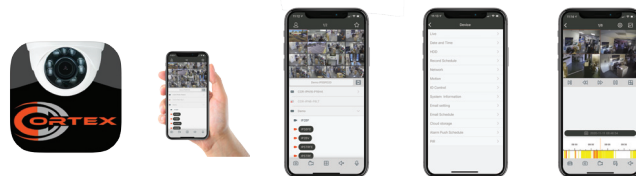

COR-IPN32-P32H8

4K 32 CAMERA NETWORK RECORDER with PoE

FEATURES

- Modern Intuitive GUI
- Simultaneous HDMI and VGA Output
- 4 SATA, Each HDD up to 10TB
- Intelligent Analytics Setup
- 32 Channel / 32 Channel PoE
- Quick QR Code Plug and Play
- Multiplex Functionality
- 4K in and 4K out

CORTEX IQ

LIVE PLAYBACK	
Compression	Audio: G.711a Video : H.264/H.265
Frame Rate	4K:60fps, 4MP:120fps, 2MP:240fps
AI	Yes
Event	MD (Sensitivity Level 1~8), Video loss, Beep, Email, Push notification to Mobile APP
Playback Function	Fast forward / backward (2x, 4x, 8x,16x), Slow forward (1/2x, 1/4x, 1/8x,1/16x)
Playback	Max 16CH playback
Flsheye	Use WEB CMS,device does not support
GENERAL	
OSD Language	English/French/Spanish/Portuguese/German/Italian/ Greek/Danish/Finnish/Russia/Hebrew/Turkish/Bulgarian/ Arabic/Korean/Japanese/Thai/Hindi/Romanian/ Dutch/Polish
Power Supply	DC 12V / 5A
Power consumption (excluding hard disk)	12W
Working Temperature	0°C~+40°C (32°F ~ 104°F)
Working Humidity	Less than 90% RH
Dimension (W x D x H)	378 x 340 x 50mm 14.8 x 13.3 x 2 inches