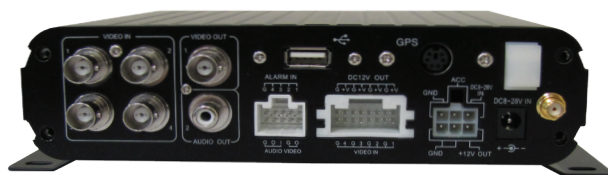

Video Format	NTSC PAL
Video Input	4CH Input BNC/ Harness Connector
Audio Input	1CH Input / Harness Connector
Video Output	1CH Output BNC / Harness Connector
Audio Output	1CH Output RCA / Harness Connector
Alarm Input	4 Alarm Input
Alarm Output	Buzzer
Display Mode	Full Screen, 4 Split
Display Resolution	720 x 480 / 720 x 576
Recording Resolution D1	720 x 480 / 720 x 576
Recording Resolution CIF	360 x 240 / 360 x 288
Recording Frame	Max. 120 FPS / Max. 100 FPS
Compression Format	H.264 Technology
Operation System	Embedded Linux Kernel
Triplex	Record / Playback / Backup
Recording Mode	Schedule Recording
LED Indicator	Power, Recording(CF1), GPS(CF2)
Event Mode	Alarm Trigger / Video Loss
Playback Mode	Normal Speed x1/Fast Forward/Fast Rewind Search Function: Time / Event
Network	3G Module (optional)
GPS	GPS (optional)
Storage Type	CF Card
Backup Device	PC VIEWER
Firmware Update	USB
Multi-Language	English / Traditional Chinese / Others (Customizable)
G Sensor	G Sensor
Operation	IR Remote Controller (Extending IR Lead)
Power Supply	DC 8V~ 28V
Dimension (W x D x H)	214(mm) x 160(mm) x 58(mm) 8 (inches) x 6.2 (inches) x 2.2 (inches)
Weight	0.92(kg) 2 (pounds) (including CF card)
Operation Temperature	-20°C~65°C (inside vehicle)
Accessories (Standard)	Main Machine, Remote Control, Card Reader, 3M Extending IR Lead, 3 Pin Power Cable, Alarm Cable, Harness Plug for Video Input , Driver CD, Quick Guide- Build-in 3G: Antenna, 1.5M Extension Antenna Cord

REAR VIEW