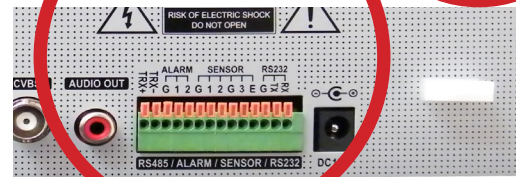

Korean Certification

SPECIFICATIONS

* DISPLAY	
Speed	Real time
Resolution	1280 x 1024, 1280 x 720, 1024 x 768, 720x576, 720x480
Split mode	1, 4, PIP, Digital Zoom
OSD	Graphic User Interface (Multilingual)
* RECORDING	
960H (Speed / Resolution)	120/100@WCIF(NTSC/PAL) 120/100@WHD1(NTSC/PAL) 120/100@WD1(NTSC/PAL)
D1 (Speed / Resolution)	120/100@CIF(NTSC/PAL) 120/100@HD1(NTSC/PAL) 120/100@D1(NTSC/PAL)
Compression	Hardware H.264 codec
Picture Quality	Very High, High, Standard, Low
Mode	Time-lapse, Event, Time & Event, Emergency (Panic)
* PLAYBACK	
Display	1, 4, Digital Zoom
Search Mode	Calendar Search, Event Search, Text-In Search, Go to Time
Playback Mode	Multi Channel Normal & Reverse Play, RW & FF (x2, x4, x8, x16, x32), Frame to Frame, Pause
* VIDEO AND AUDIO	
Video Input	4 BNC (No Loop-out)
Video Output	1 HDMI, 1 VGA, 1 CVBS (Spot)
Audio Input	4 RCA (Line Input)
Audio Output	1 HDMI, 1 RCA (Line Output)
* DEVICE	
Sensor Input	4 Input (3+Emergency), 4 inputs configurable NO/NC, max.input voltage 6 VDC, 50mA
Alarm output	2 Port, Open Collector output, 40V max@100mA
I/O Interface	1 RS232, 1 RS485, 2 USB(Front)
OSD	Graphic User Interface (Multilingual)
* NETWORK	
Interface	Ethernet (10/100/1000 Base)
Protocol	TCP/IP, HTTP, DHCP, ADSL(PPPoE)
Application	Live, Playback, Setup, Notification (Callback, E-Mail)
Web browser	Internet Explorer 7 or higher

FRONT VIEW

REAR VIEW

* STORAGE & BACKUP	
Storage	2 x SATA HDD
Backup	External HDD(USB), External USB memory.
* POWER	
Operating Temperature	5°C ~ 40°C / 41°F~104°F
Operating Humidity	0~80% (non-condensing)
Power Input	DC12V, 5A (60W)
* PHYSICAL	
Color	Black / reflective front panel
Dimensions (W x H x D)	340 x 67 x 267 (mm) 13.39 x 2.64 x 10.43 (inches)
Weight	2 (kg) 4.4 (pounds) (without HDD,ODD)
Control	Front Panel Button, USB Mouse, Remote control
* CERTIFICATIONS	
Approval	FCC, CE, KC
ROHS	RoHS Compliance