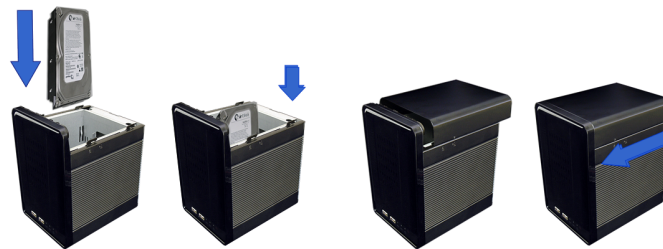

Example 4-Camera Network using COR-20MP Security Cameras

Easy to install HDD!
Just remove top & install.
NO CABLES.

PASSWORD CONTROL	2 level - system, HDD format
HDD SUPPORT	SATA interface x2
EXTERNAL MEDIA	USB backup - HDD, DVD burner
WATERMARK	yes
INTERNAL BUZZER	yes
RS-485	yes
ALARM RECORDING	yes
PRE-ALARM RECORDING	yes
MOTION DETECTION	yes
MOTION DETECTION AREA	8 x 8 grids
DETECTION SENSITIVITY	10 levels
VIDEO LOSS DETECTION	yes
PRIVACY MASK	yes
DIGITAL ZOOM	yes
MULTI-LINGUAL	yes
FIRMWARE UPDATE	yes, USB host or on-line
POWER INPUT	12VDC, adapter included