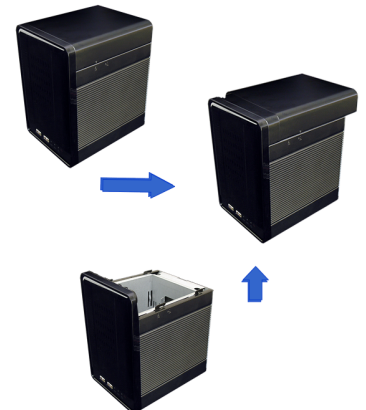

COR-NEXXA4