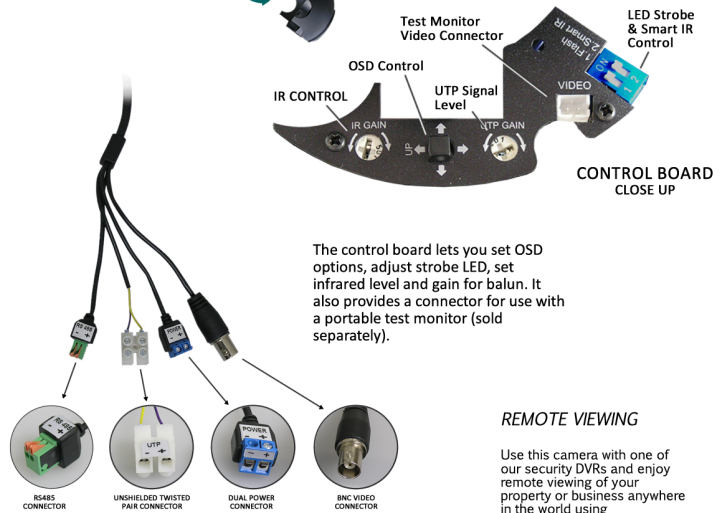

## OUTDOOR DOME w/ OSD MENU & DWDR

Amazing video from the COR-557HIM with DWDR

- 1/3" SONY™ COLOR VIDEO SENSOR
- MECHANICAL IR CUT FILTER
- DIGITAL DYNAMIC NOISE REDUCTION
- VARIFOCAL LENS WITH AUTO-IRIS
- COLOR & IMAGE CONTROL
- AUTO-TRACKING WHITE BALANCE SETTING
- MOTION DETECTION

### General Specifications

MODEL	COR-557HIM
RESOLUTION	750 TV-lines
VIDEO SENSOR	1/3" Sony Super HAD II color CCD
SCANNING SYS.	2:1 interlace
LENS	2.8-11mm varifocal, MEGAPIXEL, aspherical
AUTO-IRIS	Yes
VIDEO OUTPUT	Analog (traditional) 1Vp-p, 75 ohm impedance
SHUTTER	Auto-Electronic (AES), adjustable in OSD
IR FILTER	Mechanical IR cut filter (ICR)
MIN. ILLUMINATION	0.1 LUX, 1.6F
IR ARRAY	28 LEDs, automatic control, 850nm, SMART IR
IR RANGE	30' or greater depending on environment
S/N RATIO	>48dB (AGC off)
NOISE REDUCTION	Dynamic noise reduction using OSD
GAMMA CORRECTION	0.45
AGC	Auto-gain control - OSD
HLC & BLC	Back-light and high-light compensation - OSD
WDR	Digital Wide Dynamic Range - OSD
WB	White Balance - ATW options in OSD
DAY/NIGHT	Adjustable Day-to-Night and Night-to-Day threshold and delay in OSD
IMAGE CONTROL	Sharpness, brightness, gamma, color control, CRT & LCD - OSD
MIRROR IMAGE	Yes (including Mirror Image Shadow function)
UTP OUTPUT	Yes - unshielded twisted pair connection
OSD CONTROL	Internal joystick & external remote connection using RS485 connection and DVR/controller
INTERNAL TEST VIDEO DIM CONNECTOR	Internal connector available for using a portable test monitor during setup and programming
POWER	Dual power - 12VDC / 24VAC (power adapter sold separately)

The control board lets you set OSD options, adjust strobe LED, set infrared level and gain for balun. It also provides a connector for use with a portable test monitor (sold separately).