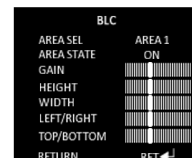

FULL FEATURED OSD MENU