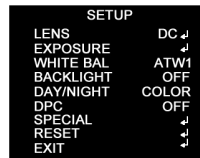

FULL FEATURED OSD MENU