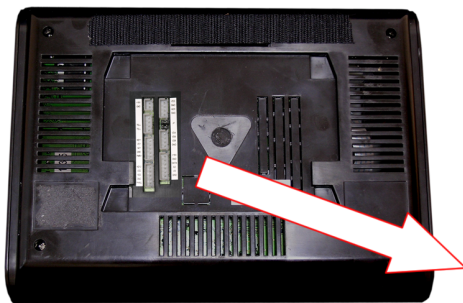

COR-V600

5' INDOOR COLOR VIDEO DOOR STATION

Advanced Indoor Video Door Phone Station

The COR-V600 is an advanced indoor video door phone station designed for use with one or two outdoor doorbell/camera units. Users can see who is ringing the doorbell and talk with them, and control the door or gate lock associated with the calling unit. It can also connect to up to four (4) additional security cameras for added protection. It has a full color TFT LCD screen for sharp and responsive color video display. Easy to clean, designer black acrylic construction. Built-in speaker and microphone for two-way communication. Easy to reach touch-panel style controls on the front of the unit.

The back of the COR-V600 video door phone has recessed slots that fit tabs on the wall bracket for mounting.

Connector and Jumper Descriptions

- CN1 - Power Connector: 18VDC (red), GND (blk)
- CN2 - Not Used
- CN3 - Doorbell Unit 1: KEY1+SDOOR1 (brwn), VD1 (y), AD1 (w), GND (blk), PWR1 (red)
- CN4 - Doorbell Unit 2: KEY2+SDOOR2 (brwn), VD1 (y), AD1 (w), GND (blk), PWR1 (red)
- CN5 - Standby Connector
- CN6 - Extension Video Connector
- CN7 - Additional Indoor Station Connector

Specifications

Display: Color 5" diagonal TFT LCD
Display Resolution: >400 lines
Scan Frequency: 15,625 Hz (H), 50 Hz (V)
Video Input: 1Vp-p, 75 ohmsΩ
Power Input: 16-18VDC
Power Consumption: 1.5-12 watts
Wiring Mode: 4 wires, polar
Dimensions: 8.27" x 6.26" x 0.83" 210mm x 159mm x 21mm
Operating Temperature: 14° - 104°F (-10° - 40°C)