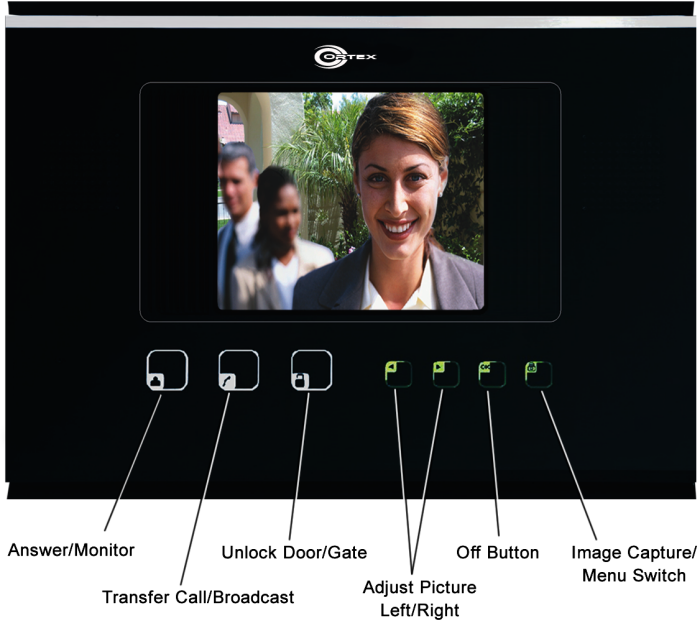

COR-V600

5' INDOOR COLOR VIDEO DOOR STATION

Advanced Indoor Video Door Phone Station

The COR-V600 is an advanced indoor video door phone station designed for use with one or two outdoor doorbell/camera units. Users can see who is ringing the doorbell and talk with them, and control the door or gate lock associated with the calling unit. It can also connect to up to four (4) additional security cameras for added protection. It has a full color TFT LCD screen for sharp and responsive color video display. Easy to clean, designer black acrylic construction. Built-in speaker and microphone for two-way communication. Easy to reach touch-panel style controls on the front of the unit.

The back of the COR-V600 video door phone has recessed slots that fit tabs on the wall bracket for mounting.

Connector and Jumper Descriptions

- CN1 - Power Connector: 18VDC (red), GND (blk)
- CN2 - Not Used
- CN3 - Doorbell Unit 1: KEY1+SDOOR1 (brwn), VD1 (y), AD1 (w), GND (blk), PWR1 (red)
- CN4 - Doorbell Unit 2: KEY2+SDOOR2 (brwn), VD1 (y), AD1 (w), GND (blk), PWR1 (red)
- CN5 - Standby Connector
- CN6 - Extension Video Connector
- CN7 - Additional Indoor Station Connector

Features

Live Color Video and Voice Contact with Outdoor Station
Monitor Visitor, Visitor Intercom, Broadcast, Call Transfer
Unlock Button for up to two Doors/Gates
Audio: Internal speaker (mono)
Controls: time/volume/brightness/contrast/color
Internal Microphone for 2-way communication
Can Operate in Standalone Mode
Additional Stations: Up to 3 Additional Indoor Stations
Doorbell Cameras: Up to 2 Doorbell Camera Inputs
Auxiliary Cameras: Up to 4 Additional Camera Inputs
Additional Functions: Can play television or music
Supports Internal Call and Door Call Transfers between Indoor Stations