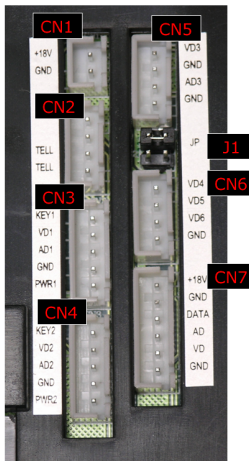

COR-V600

5' INDOOR COLOR VIDEO DOOR STATION

Advanced Indoor Video Door Phone Station

The COR-V600 is an advanced indoor video door phone station designed for use with one or two outdoor doorbell/camera units. Users can see who is ringing the doorbell and talk with them, and control the door or gate lock associated with the calling unit. It can also connect to up to four (4) additional security cameras for added protection. It has a full color TFT LCD screen for sharp and responsive color video display. Easy to clean, designer black acrylic construction. Built-in speaker and microphone for two-way communication. Easy to reach touch-panel style controls on the front of the unit.

The back of the COR-V600 video door phone has recessed slots that fit tabs on the wall bracket for mounting.

Connector and Jumper Descriptions

- CN1 - Power Connector: 18VDC (red), GND (blk)
- CN2 - Not Used
- CN3 - Doorbell Unit 1: KEY1+SDOOR1 (brwn), VD1 (y), AD1 (w), GND (blk), PWR1 (red)
- CN4 - Doorbell Unit 2: KEY2+SDOOR2 (brwn), VD1 (y), AD1 (w), GND (blk), PWR1 (red)
- CN5 - Standby Connector
- CN6 - Extension Video Connector
- CN7 - Additional Indoor Station Connector

Specifications

Display: Color 5" diagonal TFT LCD
Display Resolution: >400 lines
Scan Frequency: 15,625 Hz (H), 50 Hz (V)
Video Input: 1Vp-p, 75 ohmsΩ
Power Input: 16-18VDC
Power Consumption: 1.5-12 watts
Wiring Mode: 4 wires, polar
Dimensions: 8.27" x 6.26" x 0.83" 210mm x 159mm x 21mm
Operating Temperature: 14° - 104°F (-10° - 40°C)