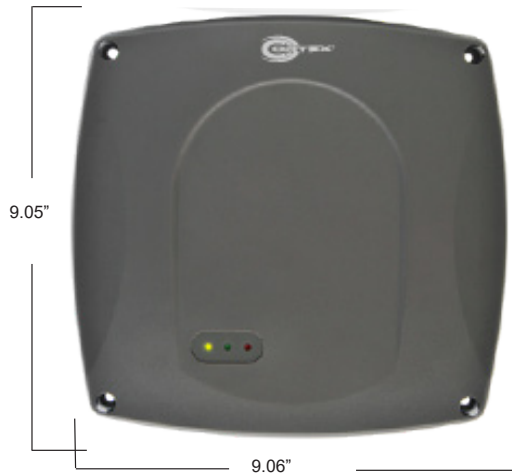

Long Range Outdoor Proximity Card Reader With LED and Beeper

KEY FEATURES

- Ideal for outdoor applications
- Wiegand 34+4, ASYNC
- Right tag range: 33cm-60cm (12.99" to 23.62")
- LED feedback
- Strong ABS plastic case
- Suitable for WG 26 / 34, ABA II, ASYNC 9600, N, 8, 1
- 3 LED / 1 Beeper indicator
- Best when used with our controller ACC1000

This ACC661LR Long Range outdoor proximity card reader works great and has an LED to indicate positive card read. Long range, designed so people in cars or other vehicles can use their card without having to leave their vehicles.

SPECIFICATIONS

Frequency	125Khz
Standard	EM Standard
Supported Tag	125Khz EM tags
Communication Interface	Wiegand / 34+4, ASYNC
Baud Rate	9600 bps (N, 8, 1)
Reading Range	33-60 cm
Read/Write	Read only
Watchdog function	Yes
Power Consumption	<3W
Power Supply	9-24 VDC
Indicator	3 LED, / 1 Beeper
Housing Materia	ABS; aluminum
Color	Gray
Dimensions (mm)	230mm (L) 230mm (W) 39mm (H)
Dimensions (inches)	9.06" (L) 9.06" (W) 1.38" (H)
Weight (g) (lb)	Approx. 1000 g / 2.20 lb
Ingress Protection	IP56
Temperature	-20 ° C to +65 ° C (-4 ° F to + 185 ° F)